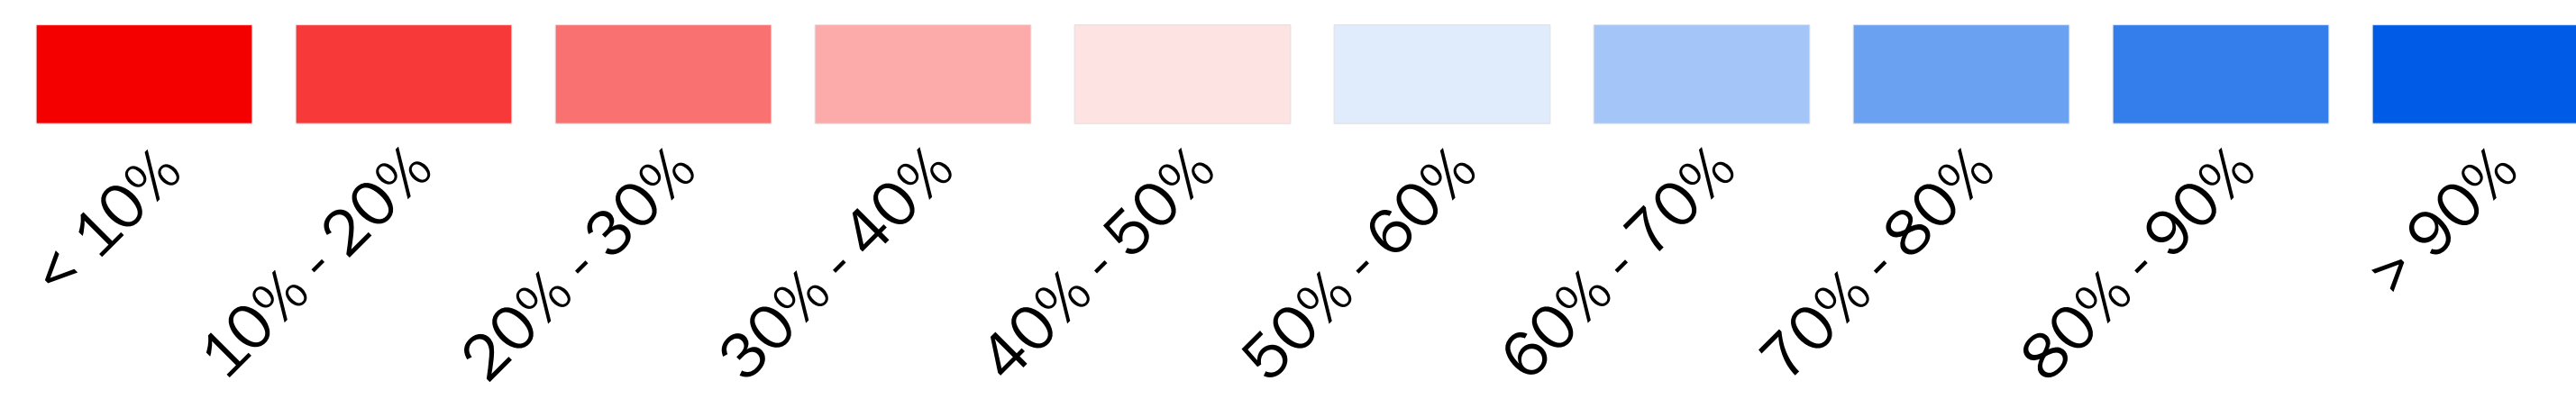

Kansas Gubernatorial Election, 2022

2018 Gubernatorial Election
Laura Kelly vs. Kris Kobach

Kelly Vote Share

2020 Presidential Election
Joe Biden vs. Donald Trump