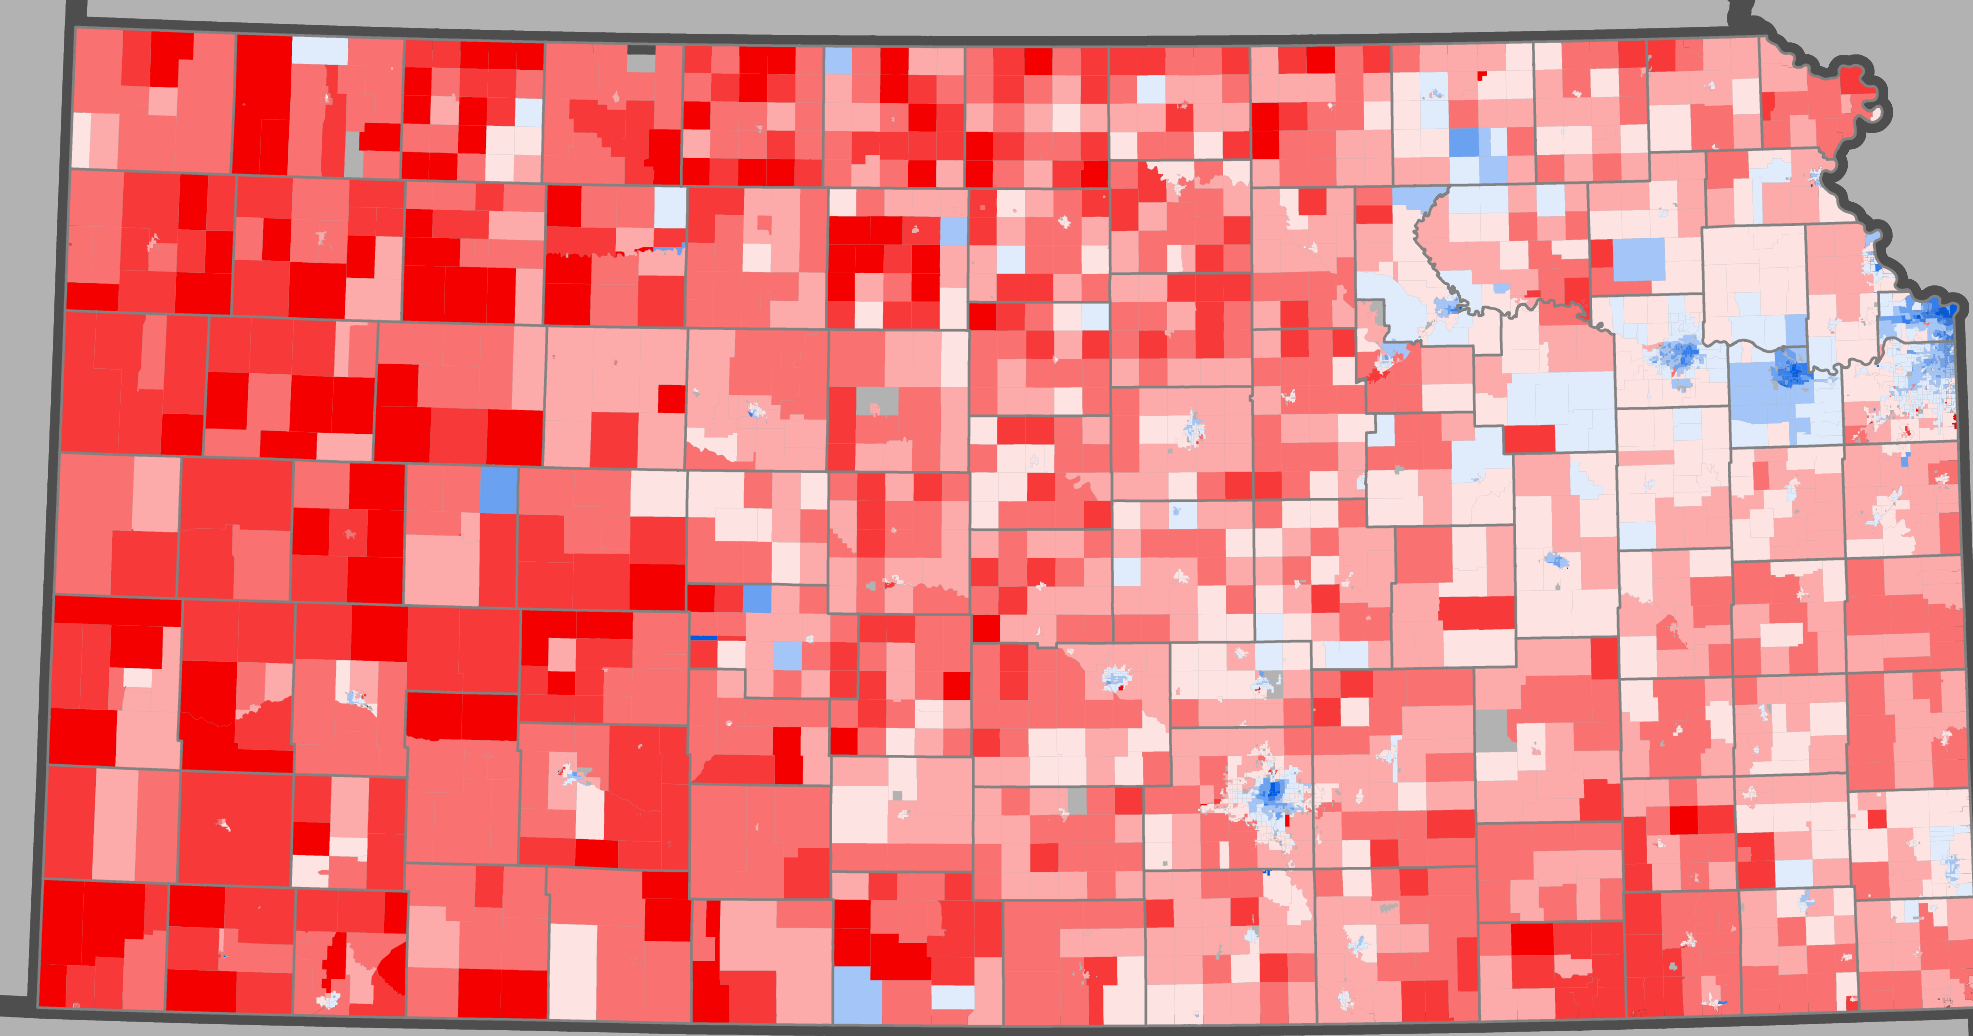

Kansas Gubernatorial Election, 2022

2018 Gubernatorial Election
Laura Kelly vs. Kris Kobach

Kelly Vote Share

2020 Presidential Election
Joe Biden vs. Donald Trump