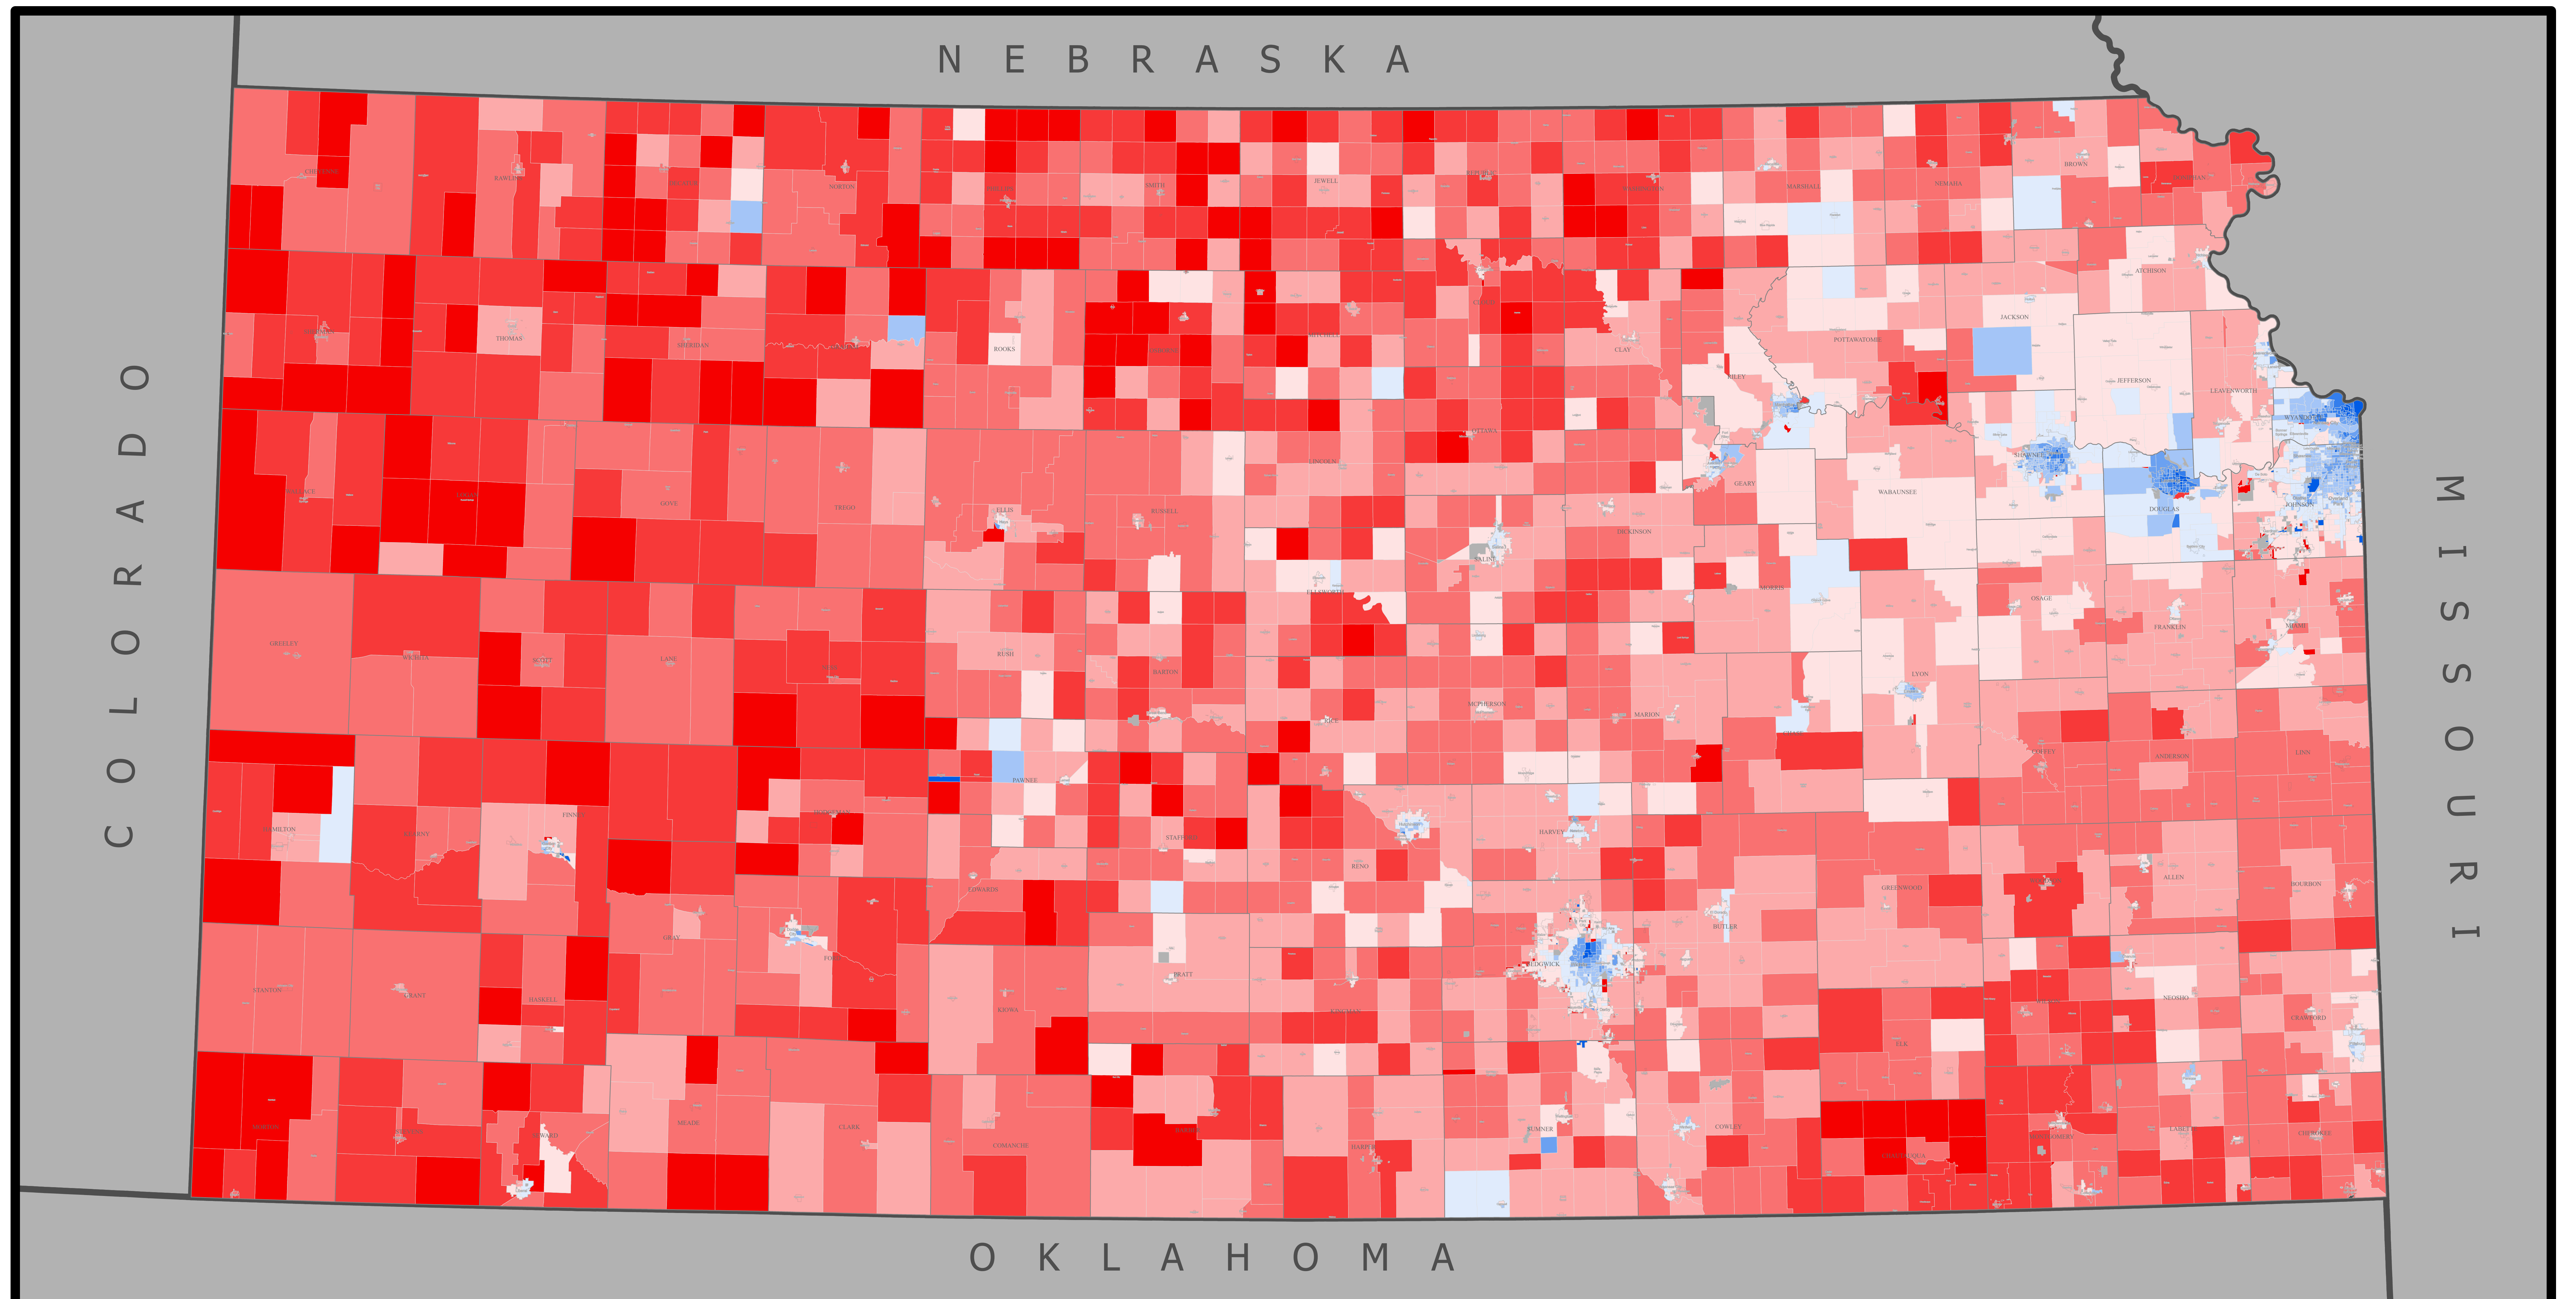

Kansas Gubernatorial Election, 2022

2018 Gubernatorial Election
Laura Kelly vs. Kris Kobach

Kelly Vote Share

2020 Presidential Election
Joe Biden vs. Donald Trump